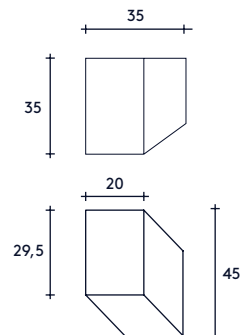

CHARLES KALPAKIAN

ROCKY SIDE

Side table ●● 2020

MATERIAL & FINISHES

FINISHES

-  Mat textured dark blue
-  Mat textured brick red
-  Mat textured black
-  Mat textured green

MATERIAL

- Steel

DIMENSIONS & WEIGHT

	ROCKY	WITH PACKAGING
HEIGHT	45cm / 17,7in.	47cm / 18,5in.
WIDTH	35cm / 13,8in.	47cm / 18,5in.
DEPTH	35cm / 13,8in.	57cm / 22,4in.
WEIGHT	15kg / 33lbs.	20kg / 44,1lbs.

OTHER DETAILS

TECHNICAL INFORMATION	Delivery: 8 to 10 weeks
PACKAGING	1 wooden crate
MAINTENANCE	Always use a microfiber cloth and rub lightly. Never apply any solvents.