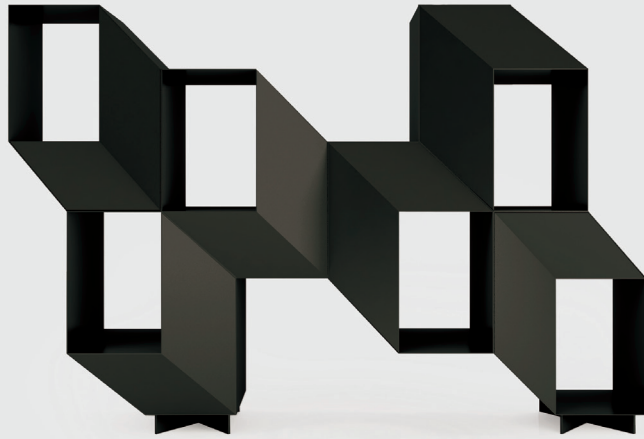

CHARLES KALPAKIAN

ROCKY

credenza ●● 2012

A 3D PATTERN

Rocky is a sculptural piece. It can be used as a console or a credenza, but will also accommodate books and objects to become the most graphic display or bookshelf.

Designer Charles Kalpakian plays with our perception of space and volume with an object that reveals itself and changes according to the observer's point of view.

Rocky is made by one artisan who bends and welds each sheet of steel together. The result is a seemingly monolithic yet light sculpture that is patiently polished before it gets its signature textured epoxy laquer.

La Chance works with high qualified artisans to offer the best quality products to our clients.

CHARLES KALPAKIAN

ROCKY

Credenza ●● 2012

MATERIAL & FINISHES

FINISHES

-  Mat textured dark blue
-  Mat textured brick red
-  Mat textured black
-  Mat textured green