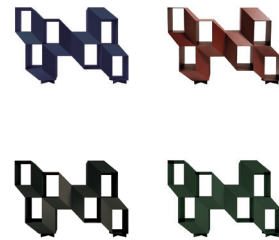

CHARLES KALPAKIAN

ROCKY

credenza ●● 2012

A 3D PATTERN

Rocky is a sculptural piece. It can be used as a console or a credenza, but will also accommodate books and objects to become the most graphic display or bookshelf.

Designer Charles Kalpakian plays with our perception of space and volume with an object that reveals itself and changes according to the observer's point of view.

Rocky is made by one artisan who bends and welds each sheet of steel together. The result is a seemingly monolithic yet light sculpture that is patiently polished before it gets its signature textured epoxy laquer.

La Chance works with high qualified artisans to offer the best quality products to our clients.

CHARLES KALPAKIAN

ROCKY

Credenza ●● 2012

MATERIAL & FINISHES

FINISHES

-  Mat textured dark blue
-  Mat textured brick red
-  Mat textured black
-  Mat textured green