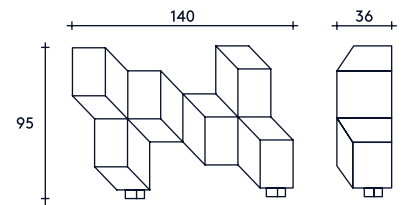

Designer Charles Kalpakian plays with our perception of space and volume with an object that reveals itself and changes according to the observer's point of view.

Rocky is made by one artisan who bends and welds each sheet of steel together. The result is a seemingly monolithic yet light sculpture that is patiently polished before it gets its signature textured epoxy laquer.

MATERIAL

- Steel

DIMENSIONS & WEIGHT

	ROCKY	WITH PACKAGING
HEIGHT	95cm / 37,4in.	95cm / 37,4in.
WIDTH	140cm / 55in.	152cm / 60in.
DEPTH	36cm / 14,5in.	40cm / 15,8in.
WEIGHT	50kg / 110lbs.	70kg / 154lbs.

OTHER DETAILS