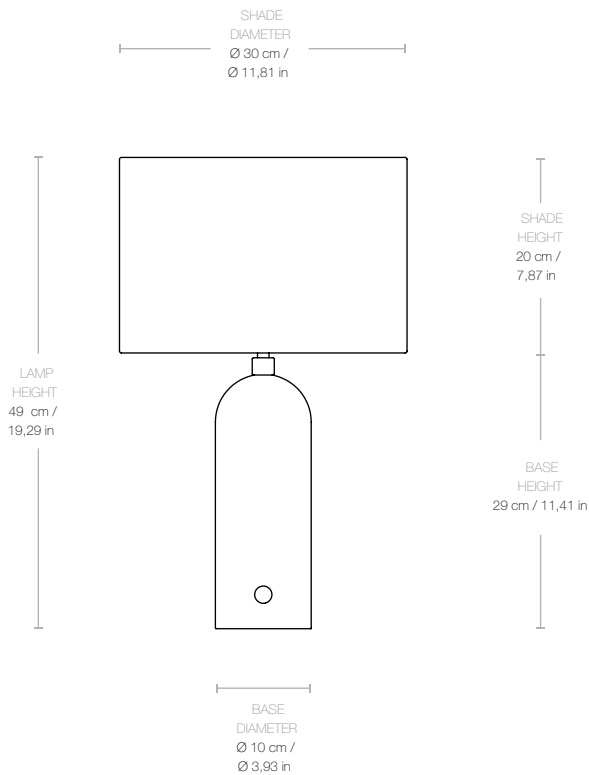

## Dimensions

LAMP WIDTH

30 cm / 11.81 in

LAMP DEPTH

30 cm / 11.81 in

LAMP HEIGHT

49 cm / 19.29 in

SHADE DIAMETER

Ø 30 cm / Ø 11.81 in

SHADE HEIGHT

20 cm / 7.87 in

BASE DIAMETER

Ø 10 cm / Ø 3.93 in

BASE HEIGHT

29 cm / 11.41 in

CORD LENGTH

200 cm / 78.74 in

## Packaging

NUMBER OF PARCELS 1  
PACKAGING LENGTH 52 cm / 20.47 in  
PACKAGING WIDTH 37 cm / 14.56 in  
PACKAGING HEIGHT 17 cm / 6.69 in  
PACKAGING WEIGHT 1 kg / 2.2 lbs  
GROSS WEIGHT 3,5 kg / 7.71 lbs