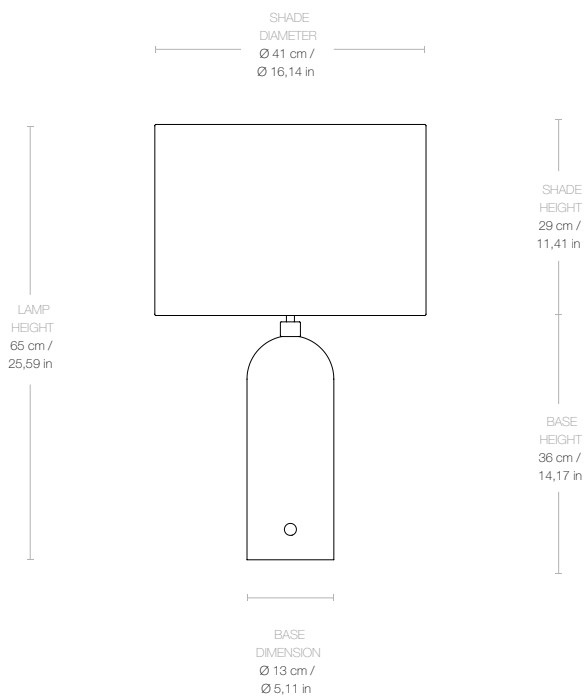

## Dimensions

LAMP WIDTH

41 cm / 16.14 in

LAMP DEPTH

41 cm / 16.14 in

LAMP HEIGHT

65 cm / 25.59 in

SHADE DIAMETER

Ø 41 cm / Ø 16.14 in

SHADE HEIGHT

29 cm / 11.41 in

BASE DIAMETER

Ø 13 cm / Ø 5.11 in

BASE HEIGHT

36 cm / 14.17 in

CORD LENGTH

200 cm / 78.74 in

## Packaging

NUMBER OF PARCELS 1  
PACKAGING LENGTH 61 cm / 24.01 in  
PACKAGING WIDTH 38 cm / 14.96 in  
PACKAGING HEIGHT 21 cm / 8.26 in  
PACKAGING WEIGHT 1,2 kg / 2.646 lbs  
GROSS WEIGHT 6 kg / 13.23 lbs