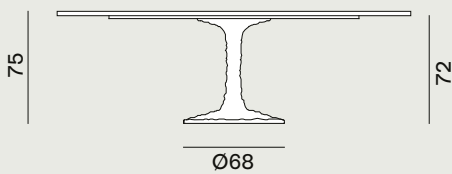

Oceano
Ocean

Noce
Walnut

Bianco
White

Grigio
Grey

Nero
Black

Next 25 → P. 022-023, 086-087, 088

* Solo finiture legno / Only wood finishes

Next 132

Next 136 → P. 022-023, 066

Next 137 → P. 044-045, 166-167

Next 138

Piano Tavolo / Table Top

Base Tavolo / Table Base

Marmo Bianco
White Marble

Cemento Crackle
Crackle Concrete

Next 232