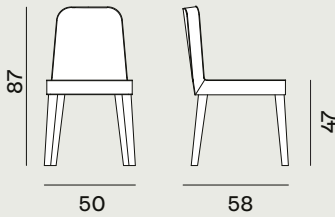

Oceano
Ocean

Noce
Walnut

Bianco
White

Grigio
Grey

Nero
Black

Next 25 → P. 022-023, 086-087, 088

* Solo finiture legno / Only wood finishes

Next 132

Next 136 → P. 022-023, 066

Next 137 → P. 044-045, 166-167

Next 138

Piano Tavolo / Table Top

Base Tavolo / Table Base

Marmo Bianco
White Marble

Cemento Crackle
Crackle Concrete

Next 232