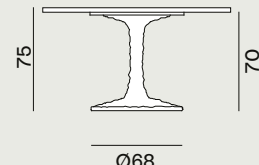

Oceano
Ocean

Noce
Walnut

Bianco
White

Grigio
Grey

Nero
Black

Next 25 → P. 022-023, 086-087, 088

* Solo finiture legno / Only wood finishes

Next 132

Next 136 → P. 022-023, 066

Next 137 → P. 044-045, 166-167

Next 138

Piano Tavolo / Table Top

Base Tavolo / Table Base

Marmo Bianco
White Marble

Cemento Crackle
Crackle Concrete

Next 232