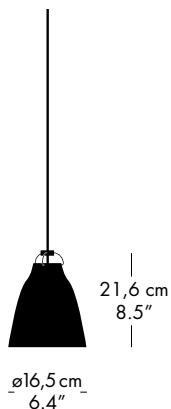

Caravaggio™ Read

SPECIFICATIONS

MODEL
P1

DIMENSIONS
Height: 21,6 cm / 8.5 in
Diameter: 16,5 cm / 6.4 in

WEIGHT
1,0 kg / 2.2 lb

COLOURS

CORD
Length: 3 m / 118.1"
Material: Textile
Colour: Varies w. shade colour

CANOPY
Included: Yes
Colour: White or Black (varies w. shade colour)

LIGHT SOURCE
Socket: E27
Max wattage: 46W
Size (recommended): Max length 110 mm / 4.3"

MODEL
P2

DIMENSIONS
Height: 33,7 cm / 13.2 in
Diameter: 25,8 cm / 10.1 in

WEIGHT
Steel/Aluminium: 1,0 kg / 2.2 lb
Glass: 2,0 kg / 4.4 lb

COLOURS

CORD
Length: 3 m / 118.1"
Material: Textile
Colour: Varies w. shade colour

CANOPY
Included: Yes
Colour: White or Black (varies w. shade colour)

LIGHT SOURCE
Socket: E27
Max wattage: 100W
Size (recommended): Max length 160 mm / 6.3"

**MODEL**

P3

DIMENSIONS

Height: 51,6 cm / 20.3 in

Diameter: 40 cm / 15.7 in

WEIGHT

Steel/Aluminium: 2,3 kg / 5.1 lb