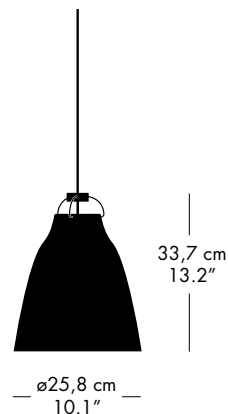

Caravaggio™ Read

SPECIFICATIONS

MODEL
P1

DIMENSIONS
Height: 21,6 cm / 8.5 in
Diameter: 16,5 cm / 6.4 in

WEIGHT
1,0 kg / 2.2 lb

COLOURS

CORD
Length: 3 m / 118.1"
Material: Textile
Colour: Varies w. shade colour

CANOPY
Included: Yes
Colour: White or Black (varies w. shade colour)

LIGHT SOURCE
Socket: E27
Max wattage: 46W
Size (recommended): Max length 110 mm / 4.3"

MODEL
P2

DIMENSIONS
Height: 33,7 cm / 13.2 in
Diameter: 25,8 cm / 10.1 in

WEIGHT
Steel/Aluminium: 1,0 kg / 2.2 lb
Glass: 2,0 kg / 4.4 lb

COLOURS

CORD
Length: 3 m / 118.1"
Material: Textile
Colour: Varies w. shade colour

CANOPY
Included: Yes
Colour: White or Black (varies w. shade colour)

LIGHT SOURCE
Socket: E27
Max wattage: 100W
Size (recommended): Max length 160 mm / 6.3"

**MODEL**

P3

DIMENSIONS

Height: 51,6 cm / 20.3 in

Diameter: 40 cm / 15.7 in

WEIGHT

Steel/Aluminium: 2,3 kg / 5.1 lb