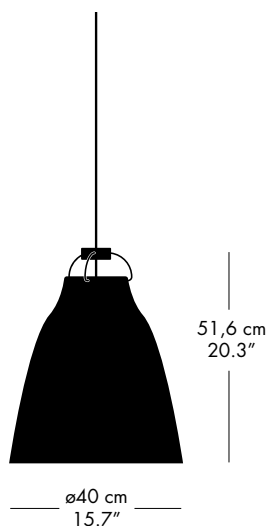

Caravaggio™ Read

SPECIFICATIONS

MODEL
P1

DIMENSIONS
Height: 21,6 cm / 8.5 in
Diameter: 16,5 cm / 6.4 in

WEIGHT
1,0 kg / 2.2 lb

COLOURS

CORD
Length: 3 m / 118.1"
Material: Textile
Colour: Varies w. shade colour

CANOPY
Included: Yes
Colour: White or Black (varies w. shade colour)

LIGHT SOURCE
Socket: E27
Max wattage: 46W
Size (recommended): Max length 110 mm / 4.3"

MODEL
P2

DIMENSIONS
Height: 33,7 cm / 13.2 in
Diameter: 25,8 cm / 10.1 in

WEIGHT
Steel/Aluminium: 1,0 kg / 2.2 lb
Glass: 2,0 kg / 4.4 lb

COLOURS

CORD
Length: 3 m / 118.1"
Material: Textile
Colour: Varies w. shade colour

CANOPY
Included: Yes
Colour: White or Black (varies w. shade colour)

LIGHT SOURCE
Socket: E27
Max wattage: 100W
Size (recommended): Max length 160 mm / 6.3"

**MODEL**

P3

DIMENSIONS

Height: 51,6 cm / 20.3 in

Diameter: 40 cm / 15.7 in

WEIGHT

Steel/Aluminium: 2,3 kg / 5.1 lb