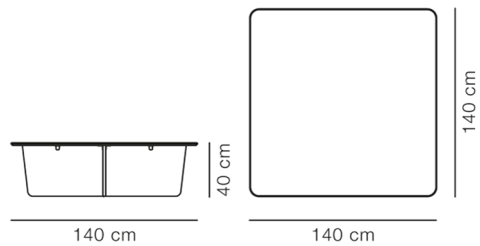

Drawing

Colours

Table tops

Fredericia