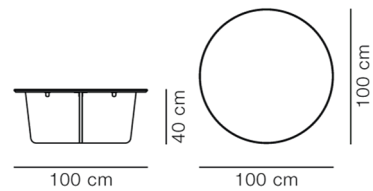

Colours

Table tops

Fredericia