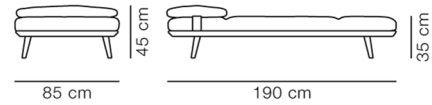

Colours

Wood

Oak black
lacquered

Upholstery according to current price list.

Fredericia