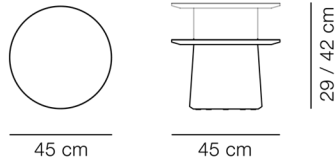

MODEL

6804 - Ø45 cm

MATERIALS

Table top in 20 mm stone. Base in solid wood done with a hollow construction.

Table top is attached to base with metal thread. Delivered with felt glides. Delivered disassembled. Available in different heights.

COUNTRY OF ORIGIN

PT

TEST & CERTIFICATES

FSC® certified

EN 15372:2016 (L2)

ESSENTIAL ASSORTMENT

SURFACE	FRAME	SIZE
Black Marquina	Ash brown stained oil treated, FSC Mix 70%	Ø45 cm, height 29 cm
Black Marquina	Ash brown stained oil treated, FSC Mix 70%	Ø45 cm, height 42 cm
Tundra Grey	Ash oil treated, FSC Mix 70%	Ø45 cm, height 29 cm
Tundra Grey	Ash oil treated, FSC Mix 70%	Ø45 cm, height 42 cm

DIMENSIONS

Weight: 17 kg

PACKAGING INFORMATION

L: 32/57 cm, W: 32/57,5 cm, H: 42/10,5 cm,

Cbm: 0,08m³

22 kg

CARE & MAINTENANCE

Our Care & Maintenance offers guidance for best maintenance of our furniture. It includes advice and instructions on cleaning and caring for specific materials to ensure a long life of your furniture. Find your product on our product site and navigate to the Product Care menu: