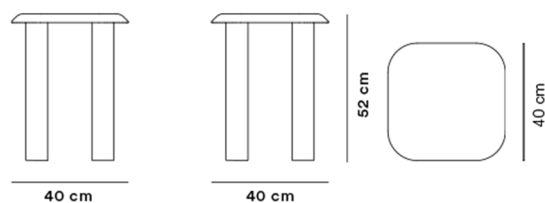

Colours

Wood

Oak light oil

Fredericia