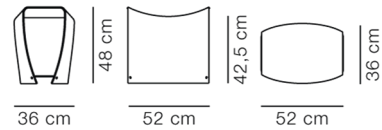

Colours

Wood

Black ash, FSC
Mix 70%

Walnut
lacquered, FSC
Mix 70%

Fredericia