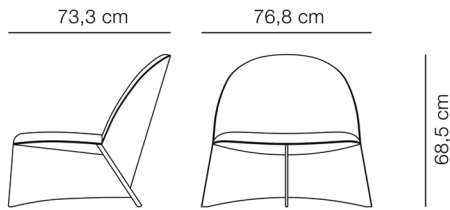

Hallingdal 200

WOOD

Oregon pine aged lacquer

DIMENSIONS

Weight: 15 kg

PACKAGING INFORMATION

L: 79 cm, W: 76 cm, H: 71 cm,

Cbm: 0,43m³