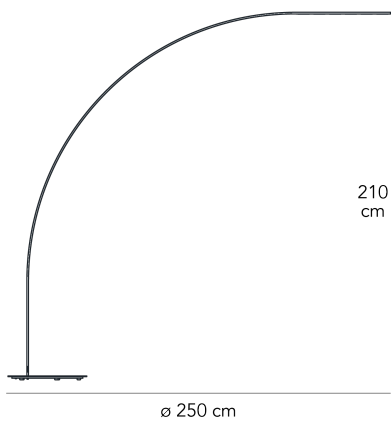

MADE IN

IT

MATERIAL DESCRIPTION

metal

ALIMENTATION CABLE

Black

COLOR DESCRIPTION SKU

black

DIMMER

Dimmer included

GROUP TENSION

Integrated Led

CERTIFICATIONS

CE ENEC IP20 *Classe II*

ENERGY CLASS

F

COLOR

LIGHT SOURCE

LED 170x18W (2300K, CRI>85, 1105Lm)