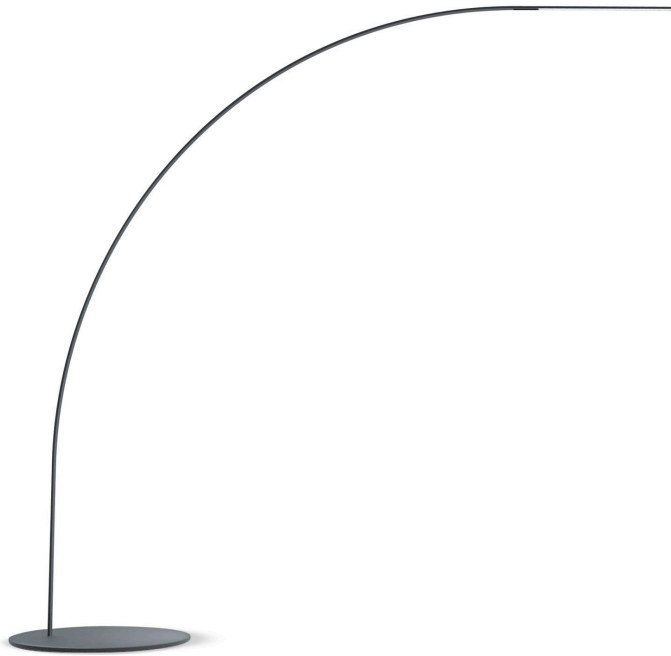

MILANO 1932

YUMI

Shigeru Ban, 2011

Yumi means bow in Japanese. Today, this simple shape is re-interpreted by Shigeru Ban for FontanaArte. Its absolute harmony is destined to turn into a new universal classic. Yumi is both delicate and strong: an essential sign that meets a resistant and light structure. 170 LEDs are discreetly sunk into the structure of the lamp minimising the use of space and further enhancing the continuous line of the bow design. Choosing materials that are resistant to high temperatures made it possible to sink the wiring entirely inside the stem during the production process. Yumi spreads a warm downward glow which is ideal for creating an intimate atmosphere. It adds character to different interiors with its distinct but subtle personality.

Floor lamp with direct and dimmable light. Frame and base in painted metal. Black power cable, dimmer and plug. Plug-in power supply with interchangeable plugs (UK - USA - UE - AUS). Integrated led.

MADE IN

IT

MATERIAL DESCRIPTION

metal

ALIMENTATION CABLE

Black

COLOR DESCRIPTION SKU

black

DIMMER

LIGHT SOURCE

LED 170x18W (2300K, CRI>85, 1105Lm)

SKU

F414330200NEWL