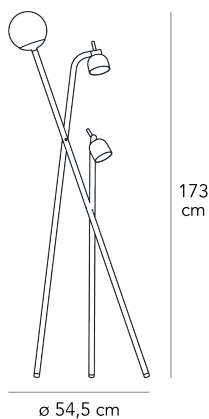

MILANO 1932

TRIPOD

Front Design, 2017

Slender, elegant and extremely long legs give this floor lamp a sense of lightness, yet also of great stability. Like the ancient Greek tripod, a symbol of hospitality, the end of each support is fitted with a Led light source with different forms and functions: the longest leg has a sphere that produces a diffused ambient light, while the other two have adjustable spotlights for a direct and concentrated light. The structure is kept simple thanks to the cable organizing system, which runs inside the tubular legs. The lamp comes with frame and fixtures, which lend the lamp a precious elegance.

Floor lamp with diffused, directional and partially dimmable light by double switch-on. The dimmer permit to adjust the light intensity of the spherical diffuser. Painted metal frame. Diffuser made of opalyne blown glass with satin-finish. Two adjustable reflectos made of painted metal. Black power cable, switch and plug. European two-pole plug. Bulb not included.

MADE IN

IT

MATERIAL DESCRIPTION

glass, metal

ALIMENTATION CABLE

Black

COLOR DESCRIPTION SKU

black, brass