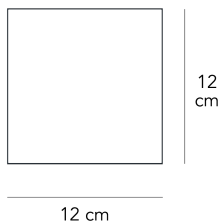

MADE IN

IT

DIMMER

Dimmable

COLOR

MATERIAL DESCRIPTION

glass, metal

COLOR DESCRIPTION SKU

white

GROUP TENSION

Integrated Led

ENERGY CLASS

E

LIGHT SOURCE

LED 144x9W (3000K, CRI>85, 800Lm)

SKU

F414040150BILE