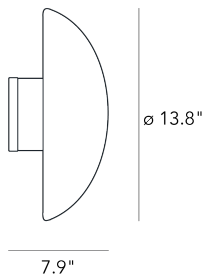

MILANO 1932

SILLABONE

Piero Castiglioni, 1988

Designed for either wall or ceiling installation, Sillaba combines discretion and pureness, furnishing any room with its minimal presence.

Wall/ceiling lamp with diffused and dimmable light. Painted metal frame. Diffuser made of printed borosilicate glass with sandblasted on the outside. Bulb not included.