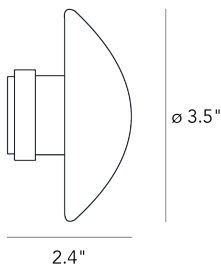

## SILLABA SMALL

Piero Castiglioni, 1988

Designed for either wall or ceiling installation, Sillaba combines discretion and pureness, furnishing any room with its minimal presence.

Wall/ceiling lamp with diffused and dimmable light. Frame made of hermoplastic material. Diffuser made of printed borosilicate glass with sandblasted on the outside. Transformer and bulb not included.