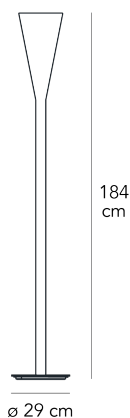

MILANO 1932

RILUMINATOR

Pietro Chiesa, 1932

Riluminator is the makeover of Luminator designed by Pietro Chiesa in 1932. This lamp shares with the classic icon floor lamp not only its geometric, torch-like shape, but also the direction of its light source. Produced with "rotation" technology, the body is cylindrical at the base, opening out as it rises to create a cone-shaped trunk that characterizes the design of the object, it houses and hides the LED light source. Riluminator is available in different colours to highlight the continuity and essentiality of unmistakable design.

Floor lamp with indirect light and dimmable by switch button. Painted propylene frame. Black power cable, dimmer and plug. Plug-in power supply with interchangeable plugs (UK - USA - UE - AUS). Integrated led.

MADE IN

IT

MATERIAL DESCRIPTION

polymer, metal

ALIMENTATION CABLE

Black

COLOR DESCRIPTION SKU

white