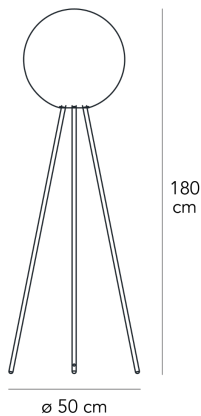

Floor lamp with diffused light dimmable with sliding switch. Chromed metal frame. Opaline blown glass diffuser. Transparent power cable, dimmer and plug. European two-pole plug. Bulb not included.