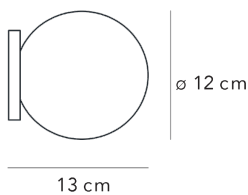

Wall/ceiling lamp with diffused and dimmable light. Galvanized metal frame. Diffuser made of opalyne blown glass with satin-finish. Bulb not included.

MADE IN

IT

DIMMER

Dimmable

CERTIFICATIONS

CE ENEC IP20

COLOR