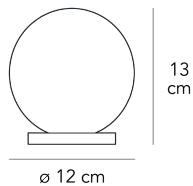

Table lamp with diffused light not dimmable. Galvanized metal frame. Diffuser made of opalyne blown glass with satin-finish. Transparent power cable, switch and plug. European two-pole plug. Bulb not included.