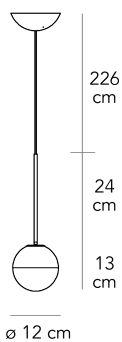

Suspension lamp with diffused and dimmable light. Frame made of chromed metal with double interchangeable stem. Diffuser made of opalyne blown glass with satin-finish. Transparent power cable. Painted polycarbonate ceiling rose. Bulb not included.