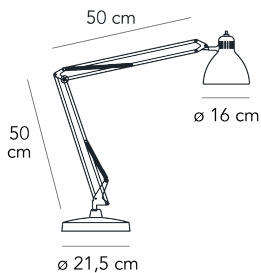

Table lamp with direct light not dimmable. Rotating on/off switch placed on the diffuser head. Adjustable base and body made of painted metal. Black power cable and plug. Plug-in power supply with interchangeable plugs (UK- USA- UE- CHN). Integrated led.