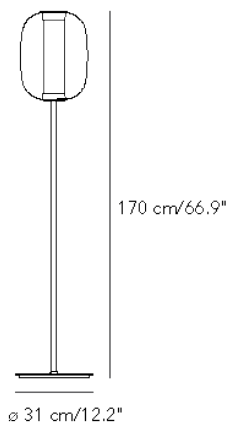

Dimmable diffused-light floor lamp. Nickel-plated metal base and stem. External diffuser in blown glass. Internal diffuser in internally painted Pyrex glass. Black power cable, dimmer and plug. Power supply with interchangeable plugs (uk - usa - europe - australia). Integrated LED.