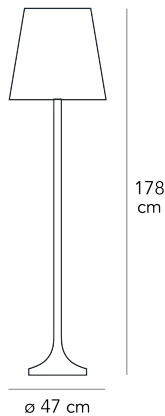

MILANO 1932

LUMEN

Historical Archive, 1954

The most classic of floor lamps, equipped with a base that becomes, without interruption, a stem. A lamp that decorates rooms with style and illuminates them with accuracy and elegance.

Floor lamp with dual switching. Painted metal frame. Diffuser made of blown glass with satin-finish. Partially dimmable light with sliding switch. Black power cable, dimmer and plug. European two-pole plug. Bulb not included.

MADE IN

IT

MATERIAL DESCRIPTION

glass, metal

ALIMENTATION CABLE

Black

COLOR DESCRIPTION SKU

white