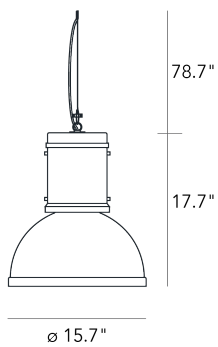

Suspension lamp with direct and dimmable light. Painted metal frame. Steel suspension cable. Transparent power cable. Ceiling rose made of painted thermoplastic material. Bulb not included.

MADE IN

IT

MATERIAL DESCRIPTION