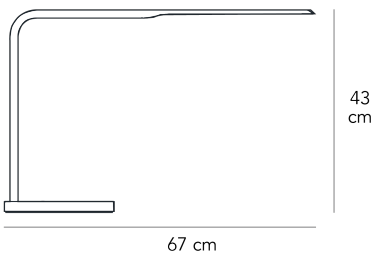

Table lamp with directional light, with touch-on dimmer on the base. Frame and head in painted metal with body and head slightly adjustable. Polycarbonate diffuser. Cable power and plug in black. Plug-in power supply with interchangeable plugs (UK - USA - UE). Integrated led. The lamp is provided with USB port (1A - 5V) for charging mobile devices.