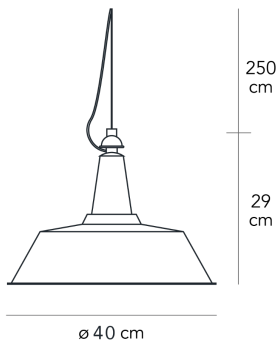

Suspension lamp with direct and dimmable light. Diffuser and hook made of painted metal. Steel suspension cable. Transparent power cable. Ceiling rose made of painted thermoplastic material. Bulb not included.