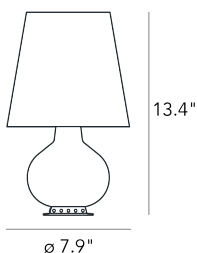

MILANO 1932

FONTANA SMALL

Max Ingrand, 1954

Designed in 1954 by the famous French Master glassmaker and decorator Max Ingrand, this lamp was originally named 1853 and, at a later time, Fontana, in homage to the company of which the Master was Artistic Director for a decade. For design enthusiasts and connoisseurs of the brand's history, 1853 still remains as a sort of nickname. The first symbol of timeless object of design, still today best seller and evergreen design icon, Fontana is the abat-jour par excellence. The peculiarity of Fontana is its multiple light sources: both the base and the lampshade contain one or more. The larger version also allows indirect lighting, thanks to an additional source that projects a beam of indirect light upwards. The differentiated light sources make it possible to satisfy different lighting needs: from a soft, relaxing glow to a sharp beam for reading to suggestive ambient light. Available also with Led light sources. A fabulous lamp in frosted white blown glass, already riedited in a total black variant, it is now proposed in a colored and brand new version - light grey and purple amethyst - to reinforce the contemporaneity of the project. "Light and colour are centrally the most specific elements in nature. With them we have RELIEF, MOTION, LIFE" stated Max Ingrand. "Actually the history of architecture tells us what was the role of illuminated, opaque, translucent colour in interior and exterior architecture (...)Light was no longer just a means to breathe life into colour but became a means to breathe life into an entire architecture."

Table lamp with diffused and dimmable light. Painted metal frame. Diffuser made of satined and blown glass. Satin brass base. Black power cable, dimmer and plug. European two-pole plug. Bulb not included.