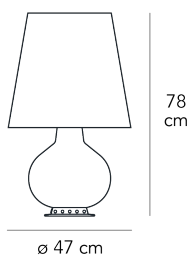

Table lamp with diffused/indirect light, not dimmable, with triple light controls. The triple light control allows to illuminate the base, the top and bottom separately. Painted metal frame. Diffuser and base made of satined blown glass. Black power cable, plug and switch. European two-pole plug. Bulb not included.