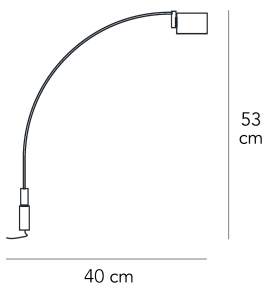

Wall lamp with directional light and double light intensity not dimmable. Frame made of chromed metal with adjustable body. Pivoting diffuser fins made of anodized aluminium. Protection screen of the bulb made of sandblasted glass. Electrical connection between base and body through jack. Black power cable, switch and plug. European two-pole plug power supply. Bulb not included.