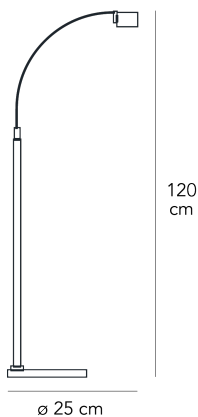

Floor lamp with directional and dimmable light with sliding switch. Frame made of chromed metal with 360° adjustable body. Polished float-glass base. Pivoting diffuser fins made of anodized aluminium. Protection screen of the bulb made of sandblasted glass. Electrical connection between base and body through jack. Black power cable, switch and plug. European two-pole plug power supply. Bulb not included.