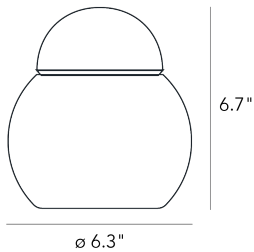

MADE IN

IT

MATERIAL DESCRIPTION

glass

ALIMENTATION CABLE

Black

COLOR DESCRIPTION SKU

white

DIMMER

Not - dimmable

GROUP TENSION

Bulb

COLOR

LIGHT SOURCE

LED/IN/FL 1× max 25W E26

SKU

F502800100BIN1