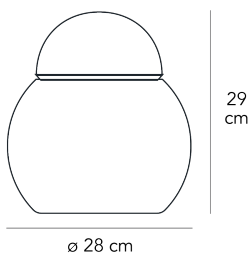

Table lamp with diffused light not dimmable. Diffusers made of glossy white blown glass. Black power cable, plug and switch. European two-pole plug. Bulb not included.

MADE IN

IT

MATERIAL DESCRIPTION

glass