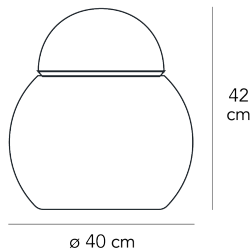

MADE IN

IT

MATERIAL DESCRIPTION

glass

ALIMENTATION CABLE

Black

COLOR DESCRIPTION SKU

white

DIMMER

Not dimmable

GROUP TENSION

Bulb

CERTIFICATIONS

CE ENEC IP20 *Classe II*

ENERGY CLASS

A → G

COLOR

LIGHT SOURCE

1x max 100W E27