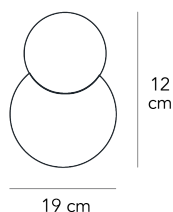

Wall lamp with diffused and dimmable light. Nickel-plated metal frame. Diffuser made of white blown glass with satin-finish. Bulb not included.