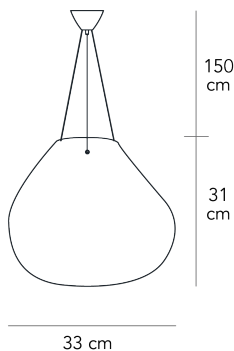

MADE IN

IT

MATERIAL DESCRIPTION

glass

ALIMENTATION CABLE

Blue

COLOR DESCRIPTION SKU

transparent

DIMMER

Dimmable

GROUP TENSION

Bulb

CERTIFICATIONS

CE ENEC IP20

ENERGY CLASS

A → G

COLOR

LIGHT SOURCE

1x max 77W E27