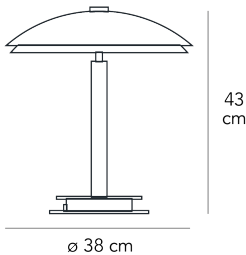

Table lamp with direct light not dimmable. Glossy brass frame. Top diffuser made of sandblasted glass and internally painted, bottom diffuser made of sandblasted glass. Black power cable, plug and switch. European two-pole plug. Bulb not included.