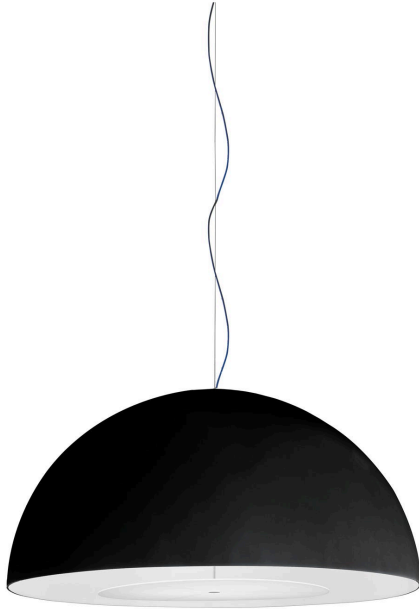

## AVICO SMALL

Charles Williams, 2006

Big-impact suspension lamp, spectacular thanks to its large sizes, available in 120 and 160 centimetre diameters. Diffuser in silver and gold on request. Available separately a bottom disc that covers and hides the light sources.

Suspension lamp with direct and dimmable light. Chromed metal frame. Polyethylene diffuser. Polycarbonate locking disc with telescopic stem and anchor cap available separately as optional. Steel suspension cable. Transparent fabric power cable. Ceiling rose made of thermoplastic and metallic material. Bulb not included.

### MATERIAL DESCRIPTION

painted polymer, metal

### ALIMENTATION CABLE

Transparent