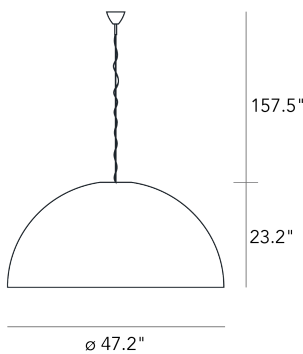

## AVICO SMALL

Charles Williams, 2006

Big-impact suspension lamp, spectacular thanks to its large sizes, available in 120 and 160 centimetre diameters. Diffuser in silver and gold on request. Available separately a bottom disc that covers and hides the light sources.

Suspension lamp with direct and dimmable light. Chromed metal frame. Polyethylene diffuser. Polycarbonate locking disc with telescopic stem and anchor cap available separately as optional. Steel suspension cable. Transparent fabric power cable. Ceiling rose made of thermoplastic and metallic material. Bulb not included.