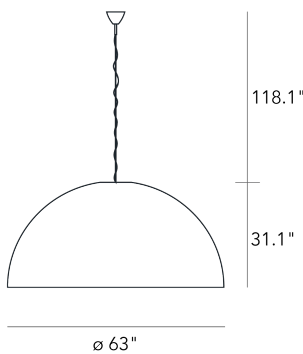

MILANO 1932

AVICO MEDIUM

Charles Williams, 2006

Big-impact suspension lamp, spectacular thanks to its large sizes, available in 120 and 160 centimetre diameters. Diffuser in silver and gold on request. Available separately a bottom disc that covers and hides the light sources.

Suspension lamp with direct and dimmable light. Chromed metal frame. Polyethylene diffuser. Steel suspension cable. Polycarbonate locking disc with telescopic stem and anchor cap available separately as optional. Transparent fabric power cable. Ceiling rose made of thermoplastic and mettalic material. Bulb not included.