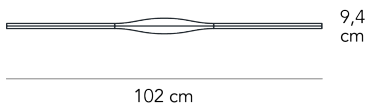

Wall lamp with indirect and dimmable light 1-10 V. Body made of glossy painted and die-cast aluminum. Apex can be installed horizontally or vertically.

MADE IN

IT

MATERIAL DESCRIPTION

metal

DIMMER

Dimmable

COLOR DESCRIPTION SKU