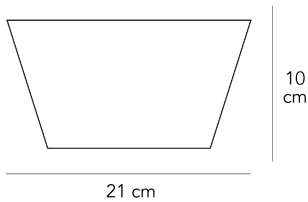

MILANO 1932

ANANAS MEDIUM

Vico Magistretti, 1999

Wall lamp with timeless design. Ananas produces diffused, indirect up- or down-lighting, depending on how it is installed.

Wall lamp with diffused and dimmable light. Nickel-plated metal frame. Stratified blown glass diffuser. Bottom cover glass made of tempered and sandblasted. Bulb not included.