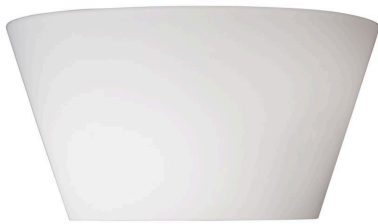

MILANO 1932

ANANAS LARGE

Vico Magistretti, 1999

Wall lamp with timeless design. Ananas produces diffused, indirect up- or down-lighting, depending on how it is installed.

Wall lamp with diffused and dimmable light. Nickel-plated metal frame. Stratified blown glass diffuser. Bottom cover glass made of tempered and sandblasted. Bulb not included.

glass

COLOR DESCRIPTION SKU

white

GROUP TENSION

Bulb

ENERGY CLASS

A → G

LIGHT SOURCE