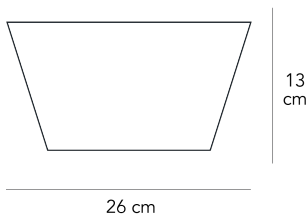

MILANO 1932

ANANAS LARGE

Vico Magistretti, 1999

Wall lamp with timeless design. Ananas produces diffused, indirect up- or down-lighting, depending on how it is installed.

Wall lamp with diffused and dimmable light. Nickel-plated metal frame. Stratified blown glass diffuser. Bottom cover glass made of tempered and sandblasted. Bulb not included.