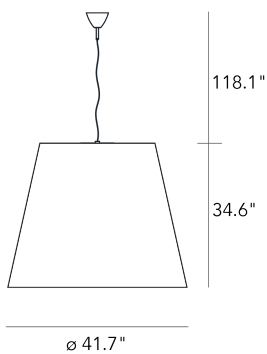

MILANO 1932

AMAX XXL

Charles Williams, 2003

Extra-large interpretation of the classic FontanaArte lampshade, Amax is a family of suspension lamp. For the larger sizes, the hanging lamp has a bottom disc that covers and hides the light sources from view.

Suspension lamp with diffused and dimmable light. Chromed metal frame. White polyethylene diffuser. Available separately a optional polycarbonate locking disc with telescopic stem and anchor cap. Steel suspension cable. Red fabric power cable. Ceiling rose made of chromed thermoplastic material. Bulb not included.