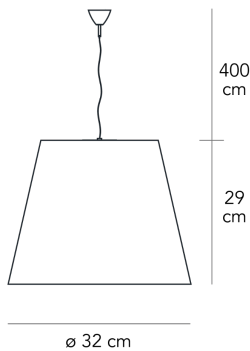

MILANO 1932

AMAX SMALL

Charles Williams, 2003

Extra-large interpretation of the classic FontanaArte lampshade, Amax is a family of suspension lamp. For the larger sizes, the hanging lamp has a bottom disc that covers and hides the light sources from view.

Suspension lamp with diffused and dimmable light. Chromed metal frame. White polyethylene diffuser. Steel suspension cable. Red fabric power cable. Ceiling rose made of chromed thermoplastic material. Bulb not included.