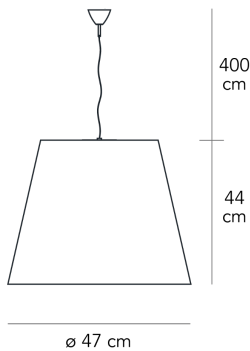

MILANO 1932

AMAX MEDIUM

Charles Williams, 2003

Extra-large interpretation of the classic FontanaArte lampshade, Amax is a family of suspension lamp. For the larger sizes, the hanging lamp has a bottom disc that covers and hides the light sources from view.

Suspension lamp with diffused and dimmable light. Chromed metal frame. White polyethylene diffuser. Steel suspension cable. Red fabric power cable. Ceiling rose made of chromed thermoplastic material. Bulb not included.