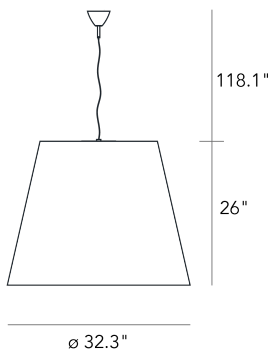

MILANO 1932

AMAX LARGE

Charles Williams, 2003

Extra-large interpretation of the classic FontanaArte lampshade, Amax is a family of suspension lamp. For the larger sizes, the hanging lamp has a bottom disc that covers and hides the light sources from view.

Suspension lamp with diffused and dimmable light. Chromed metal frame. White polyethylene diffuser. Polycarbonate locking disc with telescopic stem and anchor cap available separately as optional. Steel suspension cable. Red fabric power cable. Ceiling rose made of chromed thermoplastic material. Bulb not included.