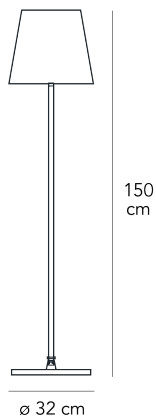

Floor lamp with diffused light dimmable with sliding switch. Frame made of brushed nickel-plated metal. Diffuser made of white blown glass with satin-finish. Black power cable, dimmer and plug. European two-pole plug. Bulb not included.

#### MATERIAL DESCRIPTION

glass, metal