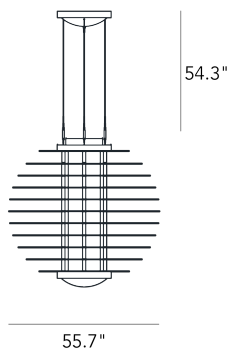

MADE IN

IT

MATERIAL DESCRIPTION

glass, metal

ALIMENTATION CABLE

Transparent

COLOR DESCRIPTION SKU

transparent

DIMMER

Dimmable

GROUP TENSION

Bulb

CERTIFICATIONS

LIGHT SOURCE

FL 4x max 54W G5